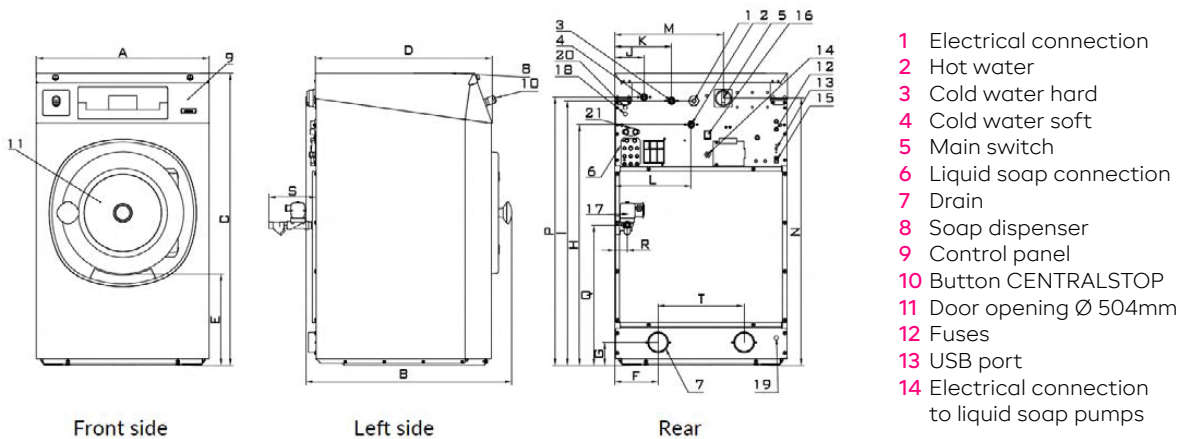

OPTIONS:

- ▶ Coin or CPS (Central Payment) version
- ▶ Stainless steel front and side panels
- ▶ USB plug (on the back panel)
- ▶ Easy soap - liquid soap connections
- ▶ Liquid soap pumps
- ▶ Water recovery kit
- ▶ Steam heating version
- ▶ 3rd water inlet

ONECARE^{cc} This machine is eligible for our all inclusive service solution, One Care.

	RX350		RX320	
Innerdrum				
Maximum capacity 1:9	kg	37		58
Maximum capacity 1:10	kg	33		52
Volume	litres	332		520
Diameter	mm	914		914
Drum Speed				
Wash	rpm	38		38
Extraction	rpm	540		440
G-Factor		150		100
Heating				
Electricity	kW	27		40.6
Steam	bar	1-8		1-8
Hot Water	°C	90		90
Sound pressure level	dB (A)	< 65		< 65
Water valves connection	BSP	3/4"		1"
Water pressure	kPa	100-800		100-800
Rec. water pressure	kPa	300-500		300-500
Water inlet	l/min	66-188		183-518
Drain valve	outer Ø mm	2x76		2x76
Flow amount with drain valve	l/min	2x210		2x210
Steam valve connection	BSP	3/4"		3/4"
Steam pressure	kBTU/h	100-800		100-800
Dimensions				
Size H×W×D		1500×1060×1030		1500×1060×1315
Net weight	kg	410		520
Transport Data				
Packed H×W×D	mm	1625×1088×1060		1625×1088×1345
Gross weight	kg	210		220